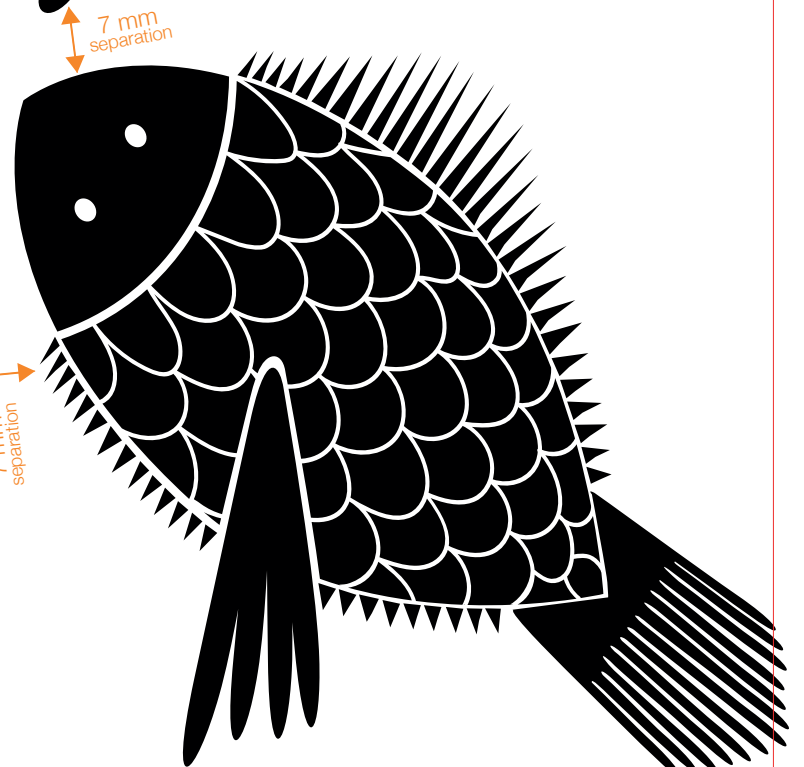

(90 mm Artwork working Area)

Finished Stamp Size
205 mm

(198 mm Artwork working Area)